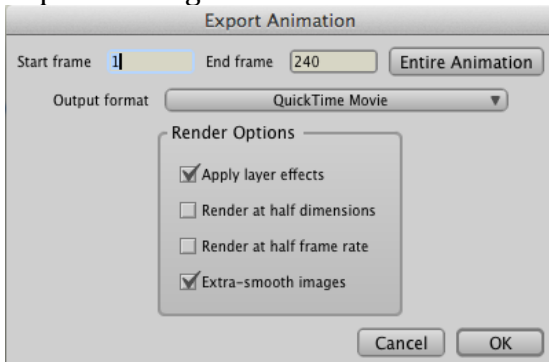

Timeline Indicator

Keyframe

Scale Layer Tool

Save Project

Render Animation

Export Animation

Animation Playback Controls

Export Settings